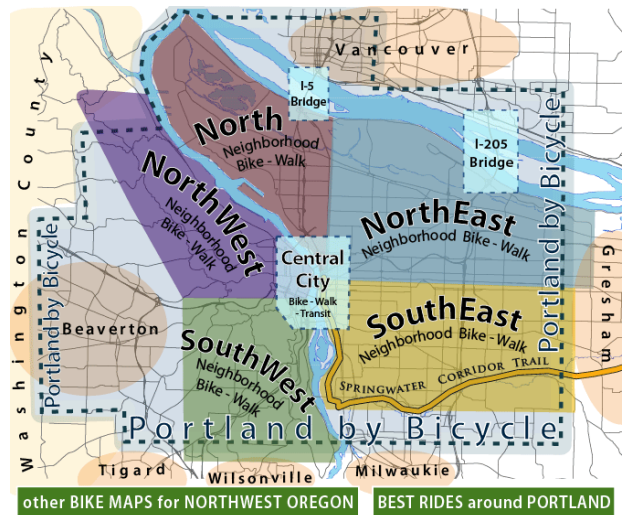

CYCLING PLACES AND RESOURCES BY COUNTY

Places to Bike by County

Clackamas County

- Look no further than the [Bike It! Map](#). Bike It! is a full-color, full-size, water resistant map with the entire County on one side and the urban areas on the other. The map helps bicyclists pick the best work or recreation routes, and includes 0 suggested recreation rides. It includes hard-surfaced and gravel roads in the Mt. Hood National Forest, and lists single- and double-track mountain bike trails. Purchase for \$5.00.

Clackamas County, City of Milwaukie [bike map](#).

Clark County

- The [City of Vancouver Bike map](#), shows the city's multi-use paths, shared roadways, bike lanes, and difficult connections, steep grades, and other areas to be aware of, as well as cyclists prohibited streets. Vancouver Parks and Rec provides a map of Clark County trails, information on regional parks, and how to cross the I-5 Bridge and travel through Jantzen Beach and Delta Park.

Multnomah County, Portland

- [Interactive bike maps](#) provided by the City of Portland help cyclists find the best routes to get around Portland - low traffic streets, intersections with traffic signals, bike shops, and more. Click the link, and the neighborhood location. Multi-languages. Citywide map includes resources for bike travelers, such as group ride contacts, safety programs, bike rentals, bike parking, bicycling tips and more.
- City of Portland. [Senior Recreation Catalog](#). Offers seasonal outdoor activities including group rides and workshops. All levels of participation.

Multnomah County, Gresham

- [Bicycle maps](#) show bicycle routes and their connections to other cities such as Portland, Fairview, Wood Village and Troutdale. Bike wayfinding signs are along major city bike routes. Get maps and guide on line, or on water-resistant paper at Gresham City Hall.